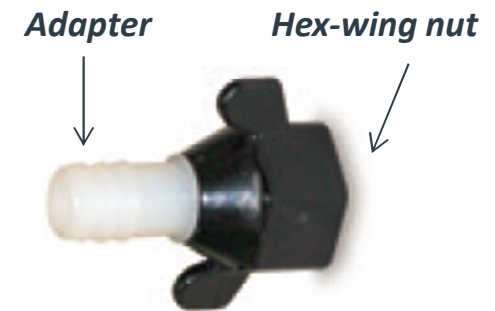

SHURFLO from PENTAIR Fittings

Fittings: Use & Application - Characteristics

- The 234 and 244-series fittings are designed for water applications.
- Do not use for gas, fuel oil or compressed air applications.

234-series:

- Adapters made of **Polypropylene**
- Maximum recommended temperature 50°C (120°F)
- ½"-14 NPT (Hex-wing nut) made of Polyacetal (POM)

244-series:

- Adapters made of **Nylon**
- Maximum recommended temperature 70°C (160°F)
- Nylon wetted material is NSF 61 – Zytel 101
- ½"-14 NPT (Hex-wing nut) made of Polyacetal (POM)

Ex: 244-2926

Swivel Straight Adapter

Part	Material	Description	Drawing	Old Part (Wing Nut)	Old Part (Hex Nut)
Not Available	Polypropylene	1/2"-14 NPT (Female) - 1/4" Barb		8-163-01	8-072-01
244-2906	Nylon	1/2"-14 NPT (Female) - 1/4" Barb		8-163-00	8-072-00
234-2916	Polypropylene	1/2"-14 NPT (Female) - 3/8" Barb		8-162-01	8-071-01
244-2916	Nylon	1/2"-14 NPT (Female) - 3/8" Barb		8-162-00	8-071-00
234-2926	Polypropylene	1/2"-14 NPT (Female) - 1/2" Barb		8-161-01	8-070-01
244-2926	Nylon	1/2"-14 NPT (Female) - 1/2" Barb		8-161-00	8-070-00
234-2936	Polypropylene	1/2"-14 NPT (Female) - 5/8" Barb		8-154-01	NA
244-2936	Nylon	1/2"-14 NPT (Female) - 5/8" Barb		NA	NA
234-2946	Polypropylene	1/2"-14 NPT (Female) - 3/4" Barb		8-156-01	NA
244-2946	Nylon	1/2"-14 NPT (Female) - 3/4" Barb		8-156-00	NA